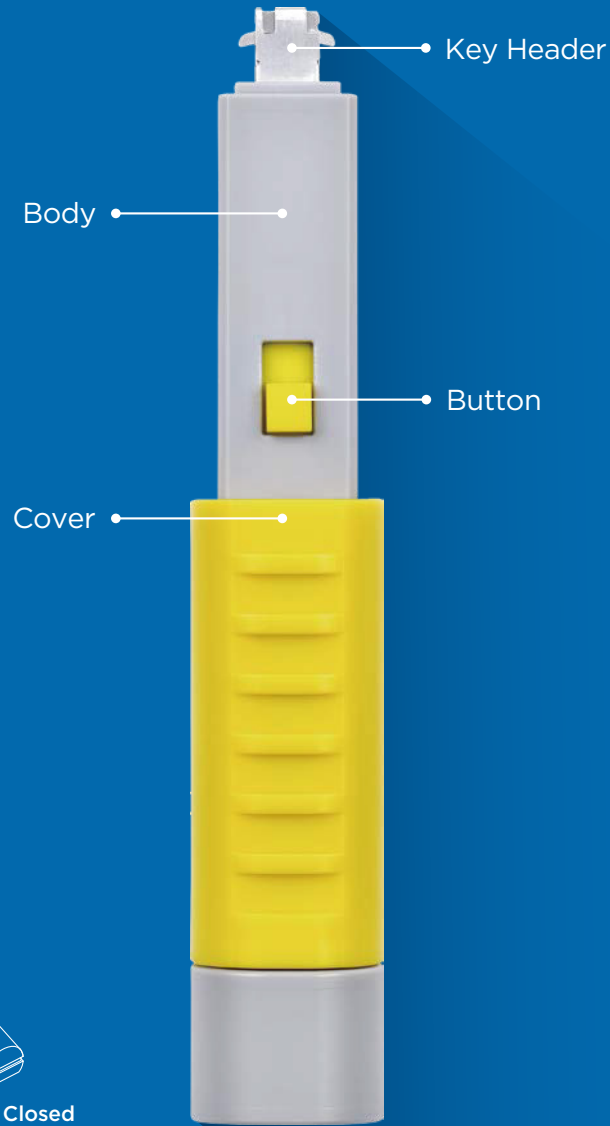

Go to See
the Products

Insert Mode

Retrieval Mode

Key Cover Closed

Compatible Devices

USB Port Lock

Keyboard | Mouse Lock

USB Cable Lock

Lockable Flash drive

Smart Data Blocker

RJ45 Port Lock

LAN Cable Lock

Requires USB Port Locks

Network Module Lock
4-Port

Network Module Lock
8-Port

Network Module Lock
12-Port

Serial Port Lock

DVI Port Lock

Parallel Port Lock

USB Type A

USB Port Lock

UL03
12,3 x 4,6 x 10 mm | 1 g
0.48 x 0.18 x 0.39 in | 0.04 oz

Pattern

This is a physical cybersecurity device that prevents unauthorized connection to an unused USB port. This can be easily installed by hand.