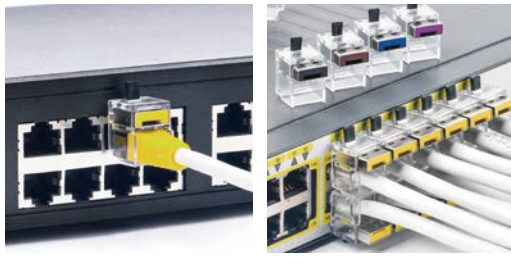

RJ45 Port Lock

NL03
11,7 x 9,6 x 11,5 mm | 0,7 g
0.46 x 0.38 x 0.45 in | 0.02 oz

Pattern

This is a physical cybersecurity device that prevents unauthorized connection to an unused RJ45 Ethernet port. It is easy to install by hand and is designed to securely latch into the network port.

LAN Cable Lock

NC03
13,9 x 22,45 x 15,9 mm | 2,6 g
0.55 x 0.88 x 0.63 in | 0.09 oz

Pattern

This is a physical cybersecurity device that locks an Ethernet cable into its port. A key is required to prevent unauthorized removal.