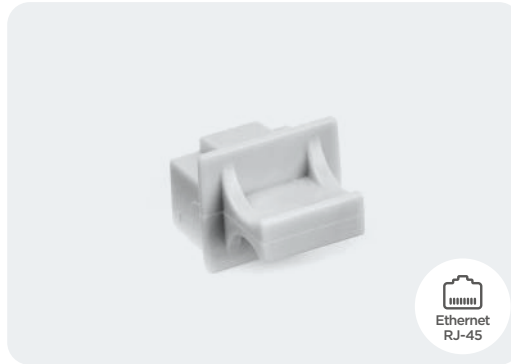

CSK-SLD01

19,3 x 50,1 x 54,3 mm | 91 g

0.76 x 1.91 x 2.14 in | 3.21 oz

Kabel | 2 m x 3 mm | 79 g
| 78.7 x 0.12 in | 2.79 oz

This is an anti-theft device designed to prevent the opening of the side panel of a desktop computer. It protects the internal components and the computer from unauthorized manipulation or theft.

Laptop Lock (Combination)

CSK-LLD01

16 x 22,7 x 54,5 mm | 62 g

0.63 x 0.89 x 2.15 in | 2.19 oz

Kabel | 2 m x 3 mm | 79 g
| 78.7 x 0.12 in | 2.79 oz

This is an anti-theft device for laptops. It can be installed into a USB port (type A) to help secure the laptop to physical objects such as a table or a desk.

USB Closing Lock

CSK-PC01
 12,4 x 4,6 x 10 mm | 1 g
 0.49 x 0.18 x 0.39 in | 0.04 oz

This is a physical cybersecurity device for permanently blocking access to a USB port. This device cannot be removed once installed. This can be easily installed by hand.