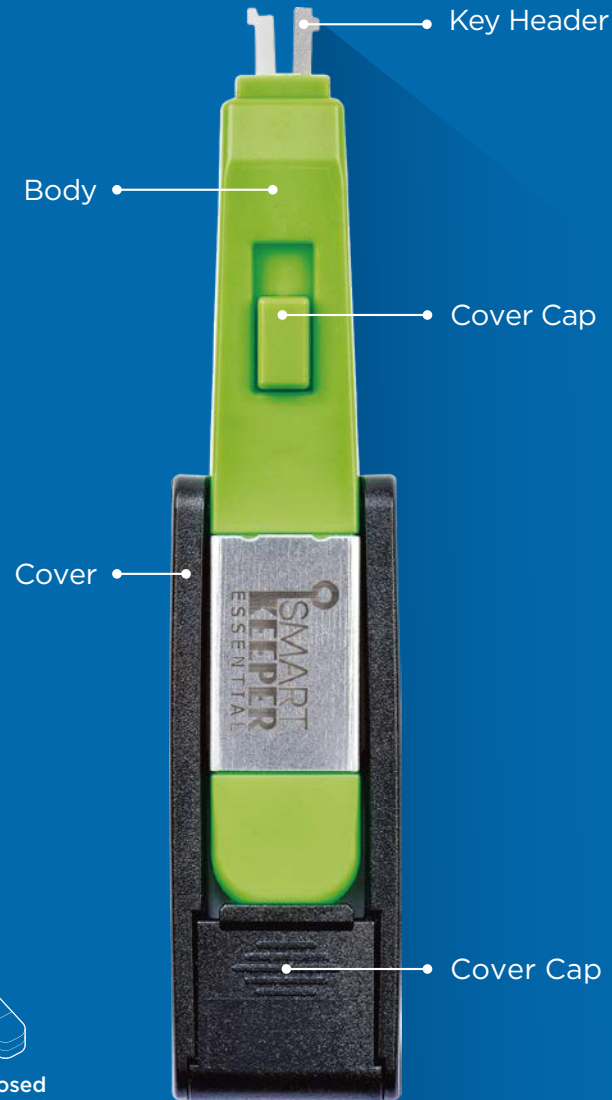

Go to See
the Products

Insert Mode

Retrieval Mode

Key Cover Closed

Compatible Devices

USB-B Port Lock

USB-C Port Lock

Mini USB-B Port Lock

Mikro USB-B Port Lock

Display Port Lock

Mini Display Port Lock

SD Port Lock

CF Port Lock

RJ11 Port Lock

USB Physical Security

Lock Key Mini Compatible Devices

USB-B Port Lock

BL04
8,4 x 7,2 x 8,5 mm | 0,2 g
0.38 x 0.28 x 0.38 in | 0.01 oz

Pattern

This is a physical cybersecurity device that prevents unauthorized device access by physically blocking unused USB-B ports. This can be easily installed by hand.

USB-C Port Lock

CL04
8,3 x 2,5 x 6 mm | 0,2 g
0.33 x 0.10 x 0.24 in | 0.01 oz

Pattern

This is a physical cybersecurity device that prevents unauthorized device access by physically blocking unused USB-C ports. This can be easily installed by hand.