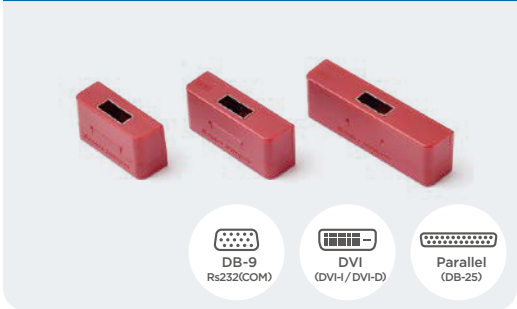

Lock Key Basic Compatible Devices

Smart Data Blocker

UCL03
16,2 x 16 x 40,9 mm | 10 g
0.64 x 0.63 x 1.61 in | 0.35 oz

Pattern

This is a physical cybersecurity device that blocks all data connection to a USB port while allowing the port to be used for charging.

Other Port Physical Security

Requires USB Port Locks

Serial · DVI · Parallel Port Lock

CSK-SPL10 | CSK-DL10 | CSK-PL10

Serial Port Lock | 34,2 x 12,1 x 17,6 mm | 5,5 g
1.35 x 0.48 x 0.69 in | 0.19 oz

DVI Port Lock | 41,6 x 12,1 x 17,6 mm | 6,5 g
1.64 x 0.48 x 0.69 in | 0.23 oz

Parallel Port Lock | 56,2 x 12,1 x 17,6 mm | 8,2 g
2.21 x 0.48 x 0.69 in | 0.29 oz

These are physical cybersecurity devices that prevent unauthorized access to Serial (DB-9), DVI video or Parallel (DB25) ports.