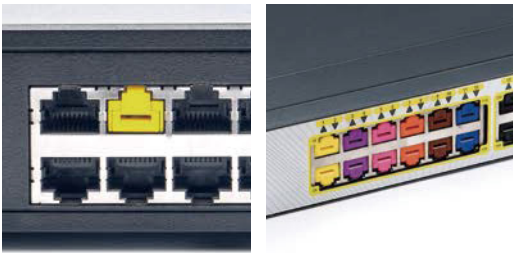

Parallel Port Lock | 56,2 x 12,1 x 17,6 mm | 8,2 g
2.21 x 0.48 x 0.69 in | 0.29 oz

These are physical cybersecurity devices that prevent unauthorized access to Serial (DB-9), DVI video or Parallel (DB25) ports.

RJ45 Port Lock

NL03
11,7 x 9,6 x 11,5 mm | 0,7 g
0.46 x 0.38 x 0.45 in | 0.02 oz

Pattern

This is a physical cybersecurity device that prevents unauthorized connection to an unused RJ45 Ethernet port. It is easy to install by hand and is designed to securely latch into the network port.