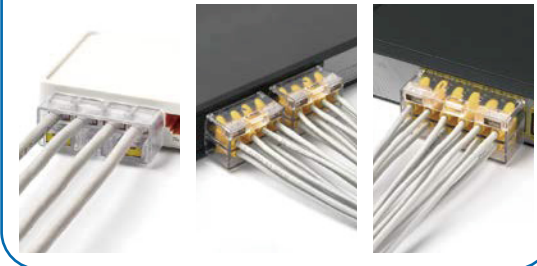

RJ45 Port Lock

NL03
11,7 x 9,6 x 11,5 mm | 0,7 g
0.46 x 0.38 x 0.45 in | 0.02 oz

Pattern

This is a physical cybersecurity device that prevents unauthorized connection to an unused RJ45 Ethernet port. It is easy to install by hand and is designed to securely latch into the network port.

LAN Cable Lock

NC03
13,9 x 22,45 x 15,9 mm | 2,6 g
0.55 x 0.88 x 0.63 in | 0.09 oz

Pattern

This is a physical cybersecurity device that locks an Ethernet cable into its port. A key is required to prevent unauthorized removal.

Requires USB Port Locks

Network Module Lock 4P · 8P · 12P

CSK-NM10/P4 | CSK-NM10/P8 | CSK-NM10/P12

4P | 57,6 x 20,7 x 20 mm | 13,6 g
2.27 x 0.81 x 0.79 in | 0.48 oz

8P | 59,7 x 39 x 30 mm | 26 g
2.35 x 1.54 x 1.18 in | 0.92 oz

12P | 87,7 x 39 x 30 mm | 35,1 g
3.45 x 1.54 x 1.18 in | 1.24 oz

These are physical cybersecurity devices that lock groups of Ethernet cables to their associated ports to prevent unauthorized removal.

Lock Key Mini