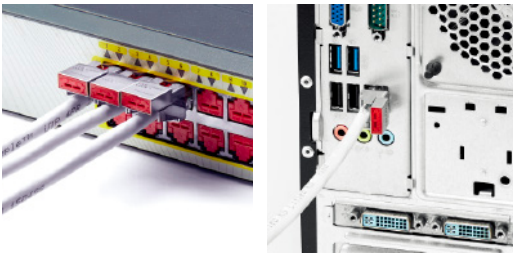

### LAN Cable Grip

NCG01  
13.7 X 13.2 X 40.0mm | 4.5g

Prevents accidental separation of LAN cable (Ethernet RJ45) from the network device. Can be released without a key.

### LAN Cable Link Lock & Dedicated Cable

CSK-NIP01 | CSK-NIP-CA01  
LAN Cable Link Lock | 22.0 X 22.0 X 120.0mm | 25.0g  
Dedicated Cable | 10.0mm X 2M | 63.0g

LAN Cable Link Lock is a network cable connector that enables communication only when pattern matching Dedicated Cable is used. Physically distinguish between different networks. Use LAN Cable Link Lock with LAN Cable Lock Plus to create a secure network environment.