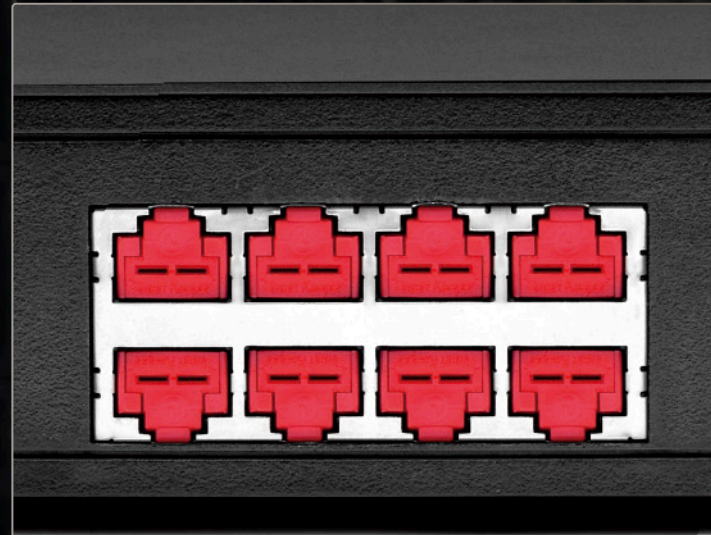

Network Port Lock Plus

CSK-NL11