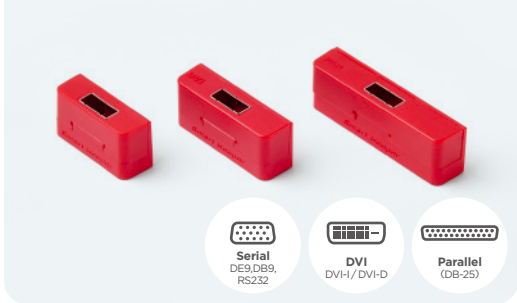

### Fiber Optic Module Lock Plus

CSK-FO11

13.4 X 8.6 X 14.1mm | 3.0g

Blocks access to unauthorized equipment by inserting it into an unused SFP(Small form-factor pluggable) transceiver module of a network switch equipment. A product with enhanced security in the optical module lock. It can be unlocked with same patterned lock key.

### Network Module Lock 4P•8P•12P

CSK-NM10/P4 | CSK-NM10/P8 | CSK-NM10/P12

4P | 57.6 X 20.7 X 20.0mm | 13.6g

8P | 59.7 X 39.0 X 30.0mm | 26.0g

12P | 87.7 X 39.0 X 30.0mm | 35.1g

Tethers multiple LAN cables(connectors) to Ethernet RJ45 ports to prevent unauthorized access. Applied as a module unit without unplugging the cables and lock it with two USB Port Lock. Unlock with same patterned lock key. (available in 4, 8, or 12 port configuration)

Lock by USB Port Lock

**Serial, DVI, Parallel Port Lock**

CSK-SPL10 | CSK-DL10 | CSK-PL10

Serial Port Lock | 34.2 X 12.1 X 17.6mm | 5.5g

DVI Port Lock | 41.6 X 12.1 X 17.6mm | 6.5g

Parallel Port Lock | 56.2 X 12.1 X 17.6mm | 8.2g