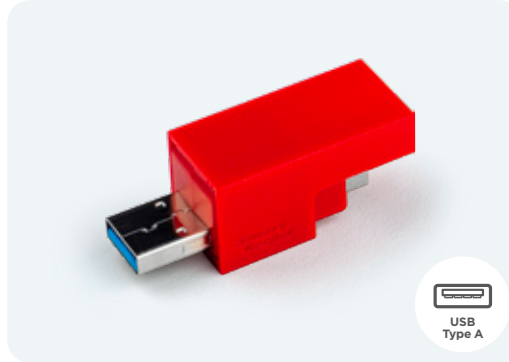

### USB-B Port Lock

CSK-BLD10  
8.4 X 7.2 X 8.5mm | 0.2g

Blocks unused USB-B(USB type B) port to prevent unauthorized device access. It can be released by same patterned Universal Lock Key.

### USB-C Port Lock Plus

CSK-CUL10  
17.1 X 6.8 X 23.5mm | 3.5g

Blocks unused USB-C(USB type C) port to prevent unauthorized device access. It can be released by same patterned Universal Lock Key. (**⚡ Thunderbolt is not compatible**)

### Link On

CSK-OM10  
17.0 X 9.0 X 36.7mm | 8.0g | 32GB

Lockable USB flash drive that can be secured to a USB(USB Type A) port to prevent unauthorized removal. Standard capacity 32GB. Unlock with same patterned Universal Lock Key.

### Link Lock

CSK-LK11  
16.2 X 16.0 X 40.9mm | 13.1g | USB 3.0

Tethers USB device(e.g. keyboard or mouse) to a USB (USB Type A) port to prevent unauthorized removal. Unlock with same patterned Universal Lock Key.