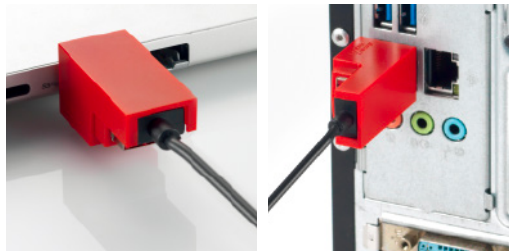

### Link Lock

CSK-LK11  
16.2 X 16.0 X 40.9mm | 13.1g | USB 3.0

Tethers USB device(e.g. keyboard or mouse) to a USB (USB Type A) port to prevent unauthorized removal. Unlock with same patterned Universal Lock Key.

### Link Lock Hub

CSK-LKH10  
145.0 X 37.4 X 95.0mm | 111.0g

Works in conjunction with Link Lock. Allows use of multiple devices and prevents unauthorized removal of attached devices on Link Lock Hub. Unlock with same patterned Universal Lock Key.