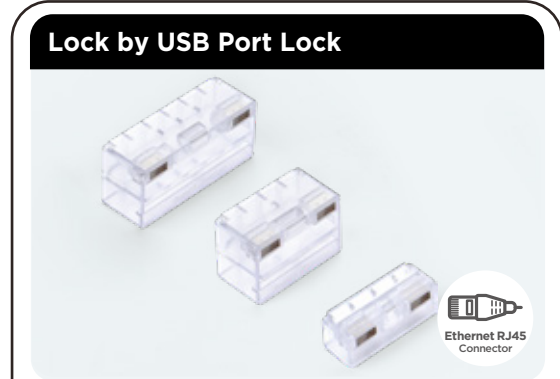

### LAN Cable Link Lock & Dedicated Cable

CSK-NIP01 | CSK-NIP-CA01  
LAN Cable Link Lock | 22.0 X 22.0 X 120.0mm | 25.0g  
Dedicated Cable | 10.0mm X 2M | 63.0g

LAN Cable Link Lock is a network cable connector that enables communication only when pattern matching Dedicated Cable is used. Physically distinguish between different networks. Use LAN Cable Link Lock with LAN Cable Lock Plus to create a secure network environment.

### QSFP Port Lock

CSK-QFO10

18.5 X 8.3 X 40.0mm | 8.3g

Blocks unused QSFP(Quad Small form-factor pluggable) transceiver port to prevent unauthorized access. Unlock with the same patterned lock key.

### Fiber Optic Module Lock Plus

CSK-FO11

13.4 X 8.6 X 14.1mm | 3.0g

Blocks access to unauthorized equipment by inserting it into an unused SFP(Small form-factor pluggable) transceiver module of a network switch equipment. A product with enhanced security in the optical module lock. It can be unlocked with same patterned lock key.