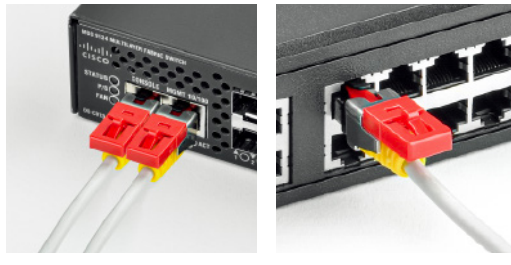

### LAN Cable Lock Plus

CSK-NC11  
13.7 X 15.1 X 27.0mm | 4.9g

Tethers LAN cable to Ethernet RJ45 port physically to prevent unauthorized access into the port by unplugging the cable. It can be released by same patterned Universal Lock Key.

### LAN Cable Grip

NCG01  
13.7 X 13.2 X 40.0mm | 4.5g

Prevents accidental separation of LAN cable (Ethernet RJ45) from the network device. Can be released without a key.

### LAN Cable Link Lock & Dedicated Cable

CSK-NIP01 | CSK-NIP-CA01  
LAN Cable Link Lock | 22.0 X 22.0 X 120.0mm | 25.0g  
Dedicated Cable | 10.0mm X 2M | 63.0g

LAN Cable Link Lock is a network cable connector that enables communication only when pattern matching Dedicated Cable is used. Physically distinguish between different networks. Use LAN Cable Link Lock with LAN Cable Lock Plus to create a secure network environment.