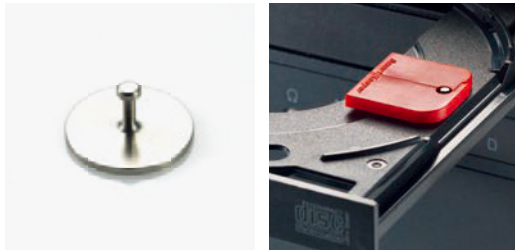

ODD Lock

CSK-OL10
87.7 X 39.0 X 30.0mm | 4.1g

Restricts the use of optical(DVD/CD-ROM) drives.Unlock with the same patterned lock key.

Lock by Network Port Lock Plus

BNC Port Lock

CSK-BNL10
Ø18 X 17.0 X 18.0mm | 17.5g

Prevents and delays external intrusion by physically blocking BNC ports such as measuring instruments, broadcasting equipment, and communications equipment from being arbitrarily used.Unlock with the same patterned lock key.

Lock by Network Port Lock Plus

RF Module Lock (Type N/M)

CSK-RM10
Ø20.9 X 14.8 X 28.0mm | 5.0g

Prevents and delays external intrusion by physically blocking RF Modules(N, M Type) such as measuring instruments, broadcasting equipment, and communications equipment from being arbitrarily used. Unlock with the same patterned lock key.