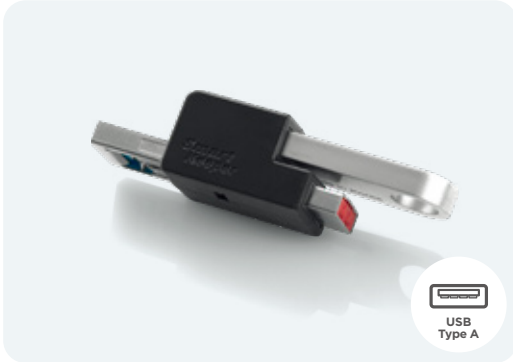

Compatible with Universal Lock Key

Secure Drive & Secure Connector

CSK-SM01 | CSK-SC10

Secure Drive | 12.2 X 4.7 X 45.6mm | 7.0g | 32GB

Secure Connector | 16.2 X 16.0 X 40.9mm | 10.0g

Secure Drive is a 32 GB USB Flash drive that is recognized only through a Secure Connector of the same pattern. Secure Connector is used to read the Secure Drive and to block access to the USB Port. It can be released by same patterned Universal Lock Key.