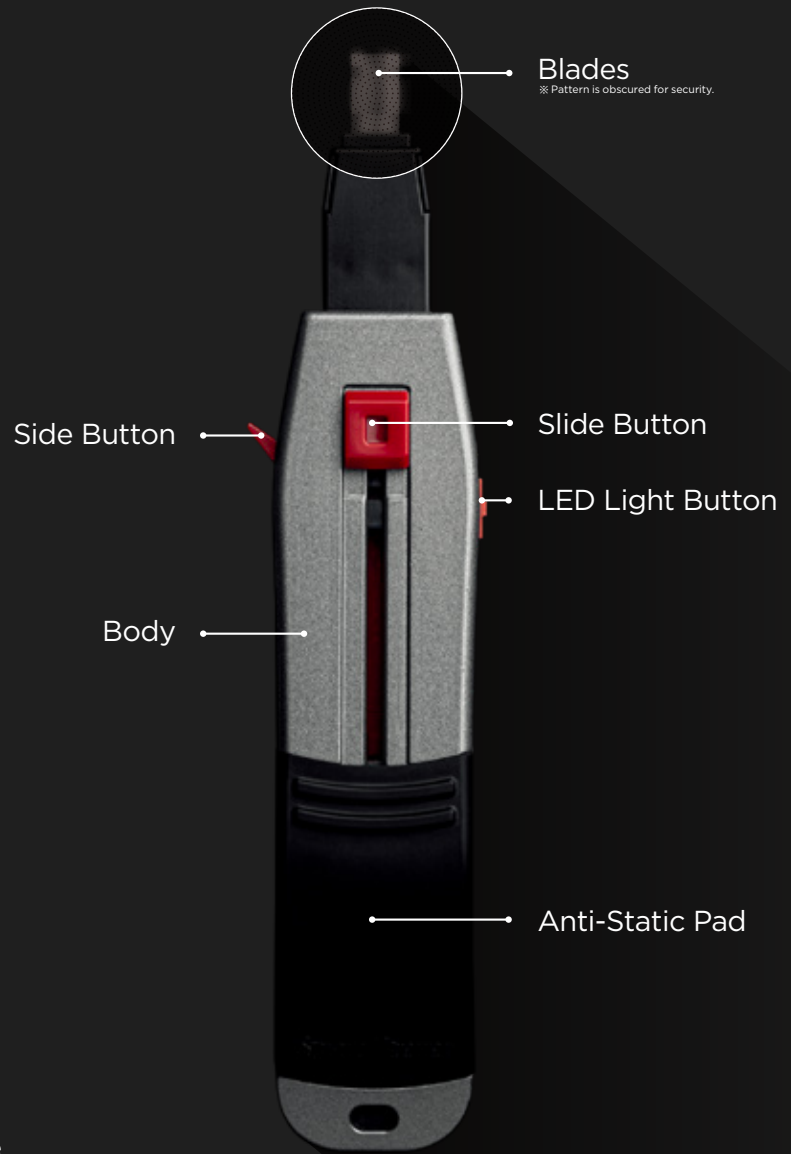

Thin but strong  
**Key Blades**

**Two buttons** for  
different workspace

**Anti-static pad**  
high-precision environment

Use in the dark  
**LED Light**

Insert Mode

Retrieval Mode

Closed Mode  
(Not used)